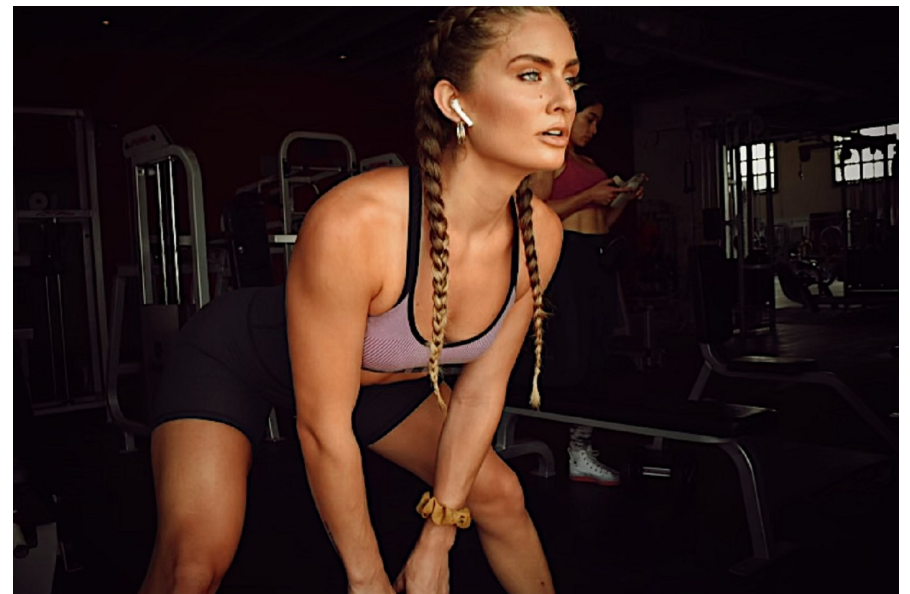

TARA KOCH

FITNESS

Height 178cm/5'10" Bust 86cm/34" B Waist 69cm/27" Hips 102cm/40"

Dress 34 EU/4 US/6 UK Shoe 40 EU/9 US/6.5 UK Hair Dirty Blonde

Eyes Blue

**TRIBE** TALENT  
MANAGEMENT

4809B Trousdale Drive