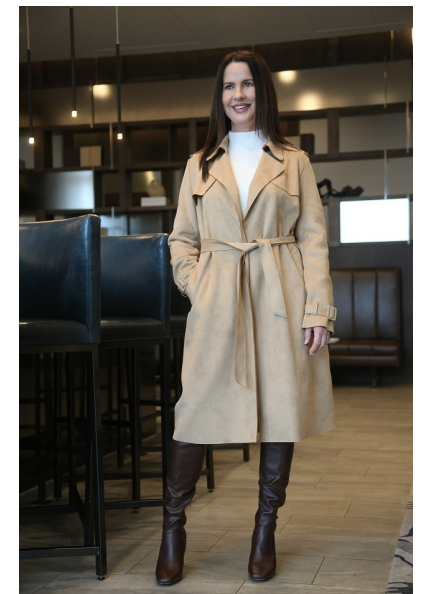

**ROBIN KANE**

**WOMEN**

Height 168cm/5'6" Bust 89cm/35" B Hips 99cm/39" Dress 36 EU/6 US/8 UK  
Shoe 23 EU/7 US/6 UK (kids) Top S Bottom M Hair Brown Eyes Brown

**TRIBE TALENT  
MANAGEMENT**

4809B Trousdale Drive